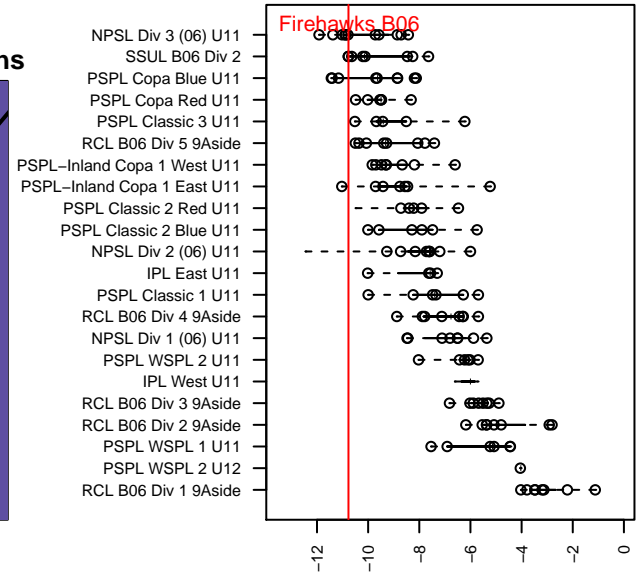

# Firehawks B06

, WA  
B06 total strength=214  
attack=0.18 defense=0.1  
fall league = SSUL B06 Div 2

alt names used:  
BU11 (2006) Firehawks

Venues played:  
2016 SSUL B06 Division 2

**attack and defense variance (black dot)  
relative to other teams  
and top 10 in region**

**attack and defense rating  
relative to others at age  
and all opponents in last 13 months**

**Performance relative to 13 month average**

**Performance relative to 13 month average**

<b>date</b>	<b>home</b>		<b>away</b>		<b>venue</b>	<b>pred.home</b>	<b>pred.away</b>
2016-12-03	Southlake Rec Purple B06	2	Firehawks B06	1	2016 SSUL B06 Division 2	1.79	1.53
2016-11-20	WS Raptors B06	4	Firehawks B06	3	2016 SSUL B06 Division 2	3.84	0.72
2016-11-19	Firehawks B06	0	FWFC Select 2 B06	4	2016 SSUL B06 Division 2	0.67	5.51
2016-11-12	Firehawks B06	1	Southlake Select Red B06	1	2016 SSUL B06 Division 2	0.88	4.21
2016-11-05	Kent United White B06	4	Firehawks B06	2	2016 SSUL B06 Division 2	2.75	1.69
2016-10-29	FWFC Select B06	0	Firehawks B06	2	2016 SSUL B06 Division 2	1.79	1.56
2016-10-22	Firehawks B06	2	FWFC Select B06	2	2016 SSUL B06 Division 2	1.56	1.79
2016-10-22	Firehawks B06	0	FME Cobras B06	6	2016 SSUL B06 Division 2	2.63	4.08
2016-10-08	Firehawks B06	1	Southlake Rec Purple B06	3	2016 SSUL B06 Division 2	1.53	1.79
2016-10-01	FWFC Select 2 B06	8	Firehawks B06	1	2016 SSUL B06 Division 2	5.51	0.67
2016-09-24	Southlake Select Red B06	4	Firehawks B06	2	2016 SSUL B06 Division 2	4.21	0.88
2016-09-17	Firehawks B06	1	Kent United White B06	2	2016 SSUL B06 Division 2	1.69	2.75